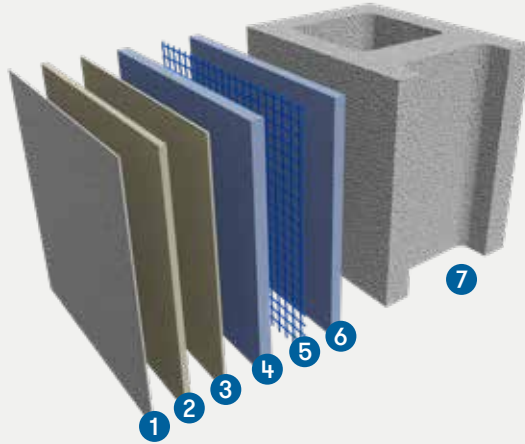

### Proven Technology

The Masonry Render System incorporates weather protection with our lamina of hand applied modified renders, fibreglass reinforcement all finished with your choice of texture from our wide range incorporating 'genuine' Resene colours. All installed over the time tested masonry construction method.

## System Features

- + Fibreglass reinforced
- + Breathable System
- + Professional Registered LBP supply & install
- + Hand Plastered
- + Registered LBP plasterer application
- + Performance Guarantee
- + Patented EdgeSeal window flashing suite
- + 'Genuine' Resene Colour Range
- + OnSite Quality Assurance

- 1 Resene X200
- 2 Coloured Texture
- 3 Sealer
- 4 Levelling Render
- 5 Fibreglass Reinforcing
- 6 Base Render
- 7 New or Existing Brick or Block

	Facade Systems												
	INTEGRA Façade Light Weight Concrete	XTHERM GOLD Insulated Façade	INTEGRA Flooring	INTEGRA Fencing	XTHERM Blue Insulated Façade	XTHERM Blue Masonry Overlay	XTHERM GOLD Masonry Overlay	Masonry Block	Fibre Cement	INTEGRA Intertency systems	Brick	ICF(Insulated Concrete Formwork)	Pre-Cast / In Situ Concrete
Insulated	○	○	○		○	○	○					○	
Impact Resistance	○	○	○	○	○	○	○	●	○	○	●	○	○
Acoustic	○		○	○		○	○			○		○	○
Resene Colours	○	○		○	○	○	○	●	○	○	●	○	○
BRANZ	○	○			○	○	○	●	○	○	●		
Fire Tests	○	○			○	○	○	●	○	○	●	○	○
FPB	○	○	○	○	○	○	○	●	○	○	●	○	○
Full Render System	○	○		○	○	○	○	●	○	○	●	○	
Substrate supplied	○	○	○	○	○	○	○						
Acrylic Texture	○	○		○	○	○	○	●	○	○	●	○	○
Mineral Texture	○	○		○	○	○	○	●		○	●	○	○
Cavity System	○	○			○				○	○			
GreenSite	○	○	○	○	○	○	○	●	○	○	●	○	○
Masonry Construction	○		○	○		○	○	●			●	○	○
Window Reveals	○	○		○	○	○	○	●			●	○	○